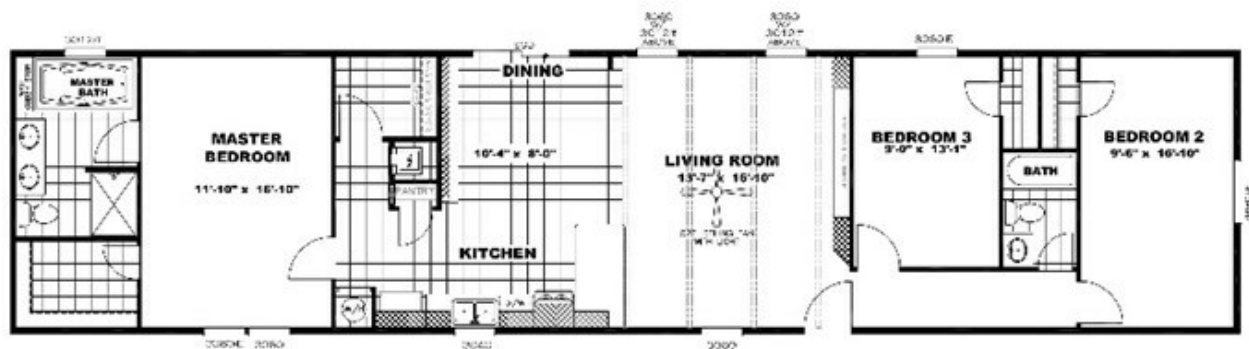

ANNIVERSARY 18'

# ANNIVERSARY 18' Model number: 35ANN18763AH

3 beds • 2 baths • 1368 sq.ft. • 18' width • 76' depth

Our home building facilities invest in continuous product and process improvements. Plans, dimensions, features, materials, specifications and availability are subject to change without notice or obligation. Renderings and floor plans are representative likenesses of our homes and may differ from the actual homes. We invite you to tour a Home Center near you and inspect the highest value in quality housing available or call (337) 436-7822 to speak with a Home Consultant. Copyright 2017, CMH. All rights reserved.